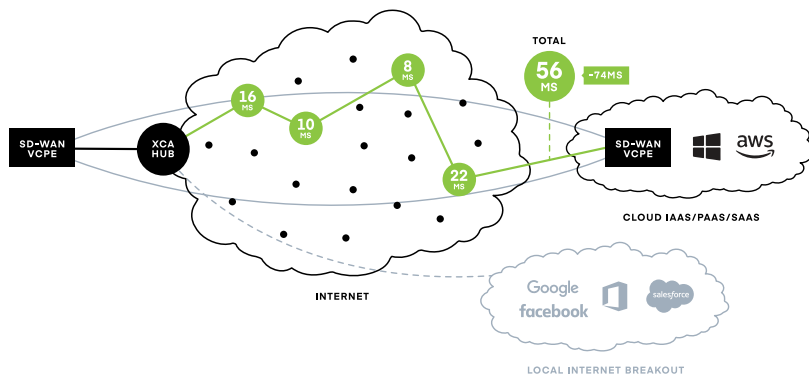

Optimized configuration: SD-WAN + Cloud Acceleration

Cloud Acceleration executes thousands of tests per minute and makes real-time decisions to select the best, fastest path available for your data. By enhancing the underlay path, we substantially help with SD-WAN overlay performance.